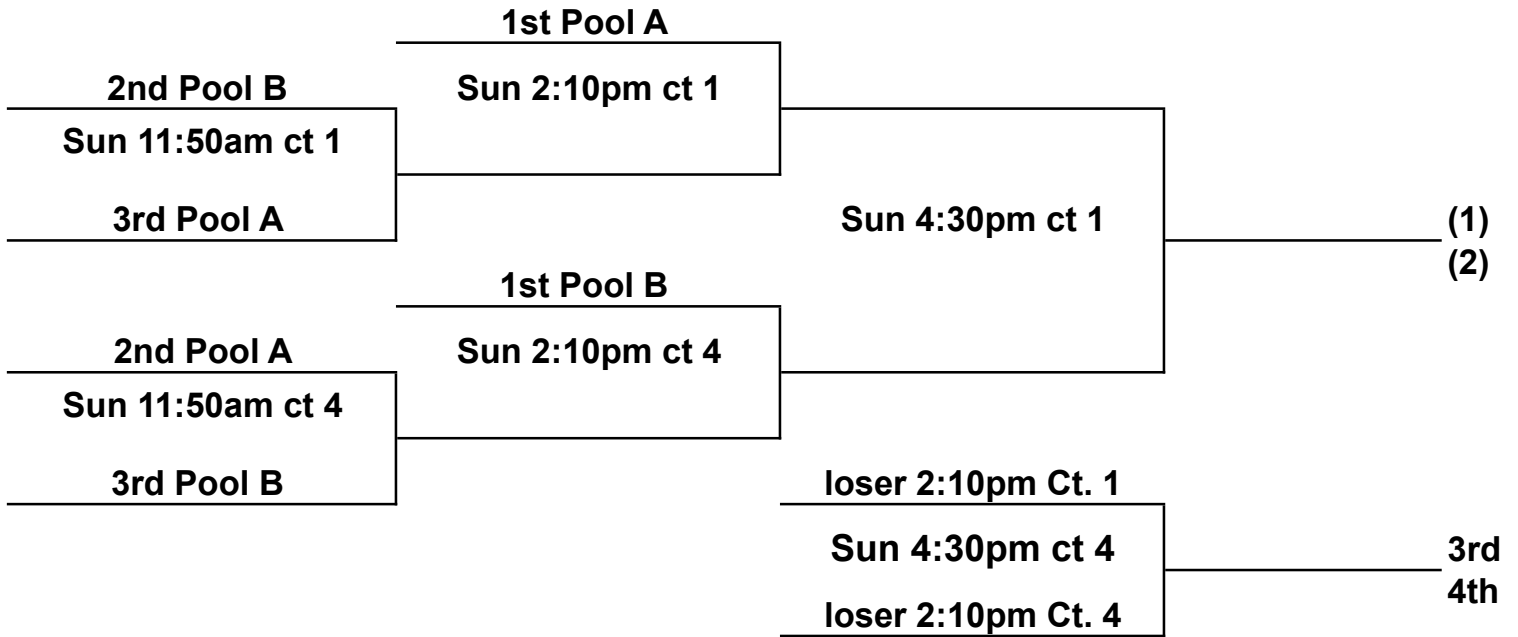

9th GRADE BRACKET PLAY

HOME TEAM ON TOP