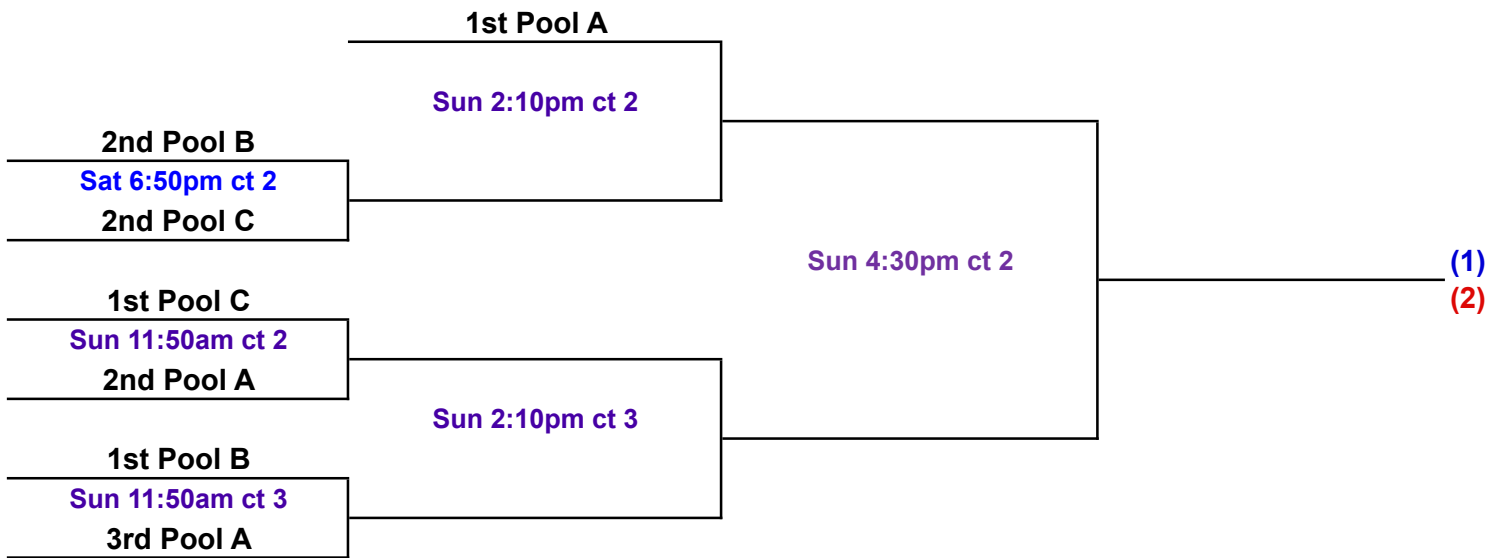

# SAAU 2018 Louisiana District D2 Championship - 8<sup>th</sup> Grade

Pool A						Pool B							
W	L	A 1	WEIT Lady Ballers			W	L	B 1	Lady Blues				
		A 2	WBBP Pride					B 2	Livingston Ladies				
		A 3	La. Broncos										
Teams		Date	Time	Site	Results		Teams		Date	Time	Site	Results	
A 1 v A 3	Sat	9:30am	2	A 1		A 3	* B 1 v B 2	Sat	11:50am	2	B 1		B 2
A 3 v A 2	Sat	1pm	3	A 3		A 2	B 1 v C 1	Sat	3:20pm	3	B 1		C 1
A 1 v A 2	Sat	4:30pm	2	A 1		A 2	B 2 v C 2	Sat	4:30pm	3	B 2		C 2
						* pool placement game							
Pool C						Pool C							
		C 1	Domino's B					C 1	Domino's B				
		C 2	La. Lady Jets Diamond Elite					C 2	La. Lady Jets Diamond Elite				
Teams		Date	Time	Site	Results		Teams		Date	Time	Site	Results	
* C 1 v C 2	Sat	1pm	2	C 1		C 2	B 1 v C 1	Sat	3:20pm	3	B 1		C 1
							B 2 v C 2	Sat	4:30pm	3	B 2		C 2
						* pool placement game							

**Sites:**

- 1: Site 1 Pennington # 1
- 2: Site 2 Pennington # 2
- 3: Site 3 Pennington # 3
- 4: Site 4 Pennington # 4

home on left  
vist. on right

8th GRADE DIVISION 2

EVERY team MUST bring ALL birth certificates & report cards with them to District !

# SAAU 2018 Louisiana District D2 Championship - 8<sup>th</sup> Grade

home on top of bracket  
visitor on bottom of bracket