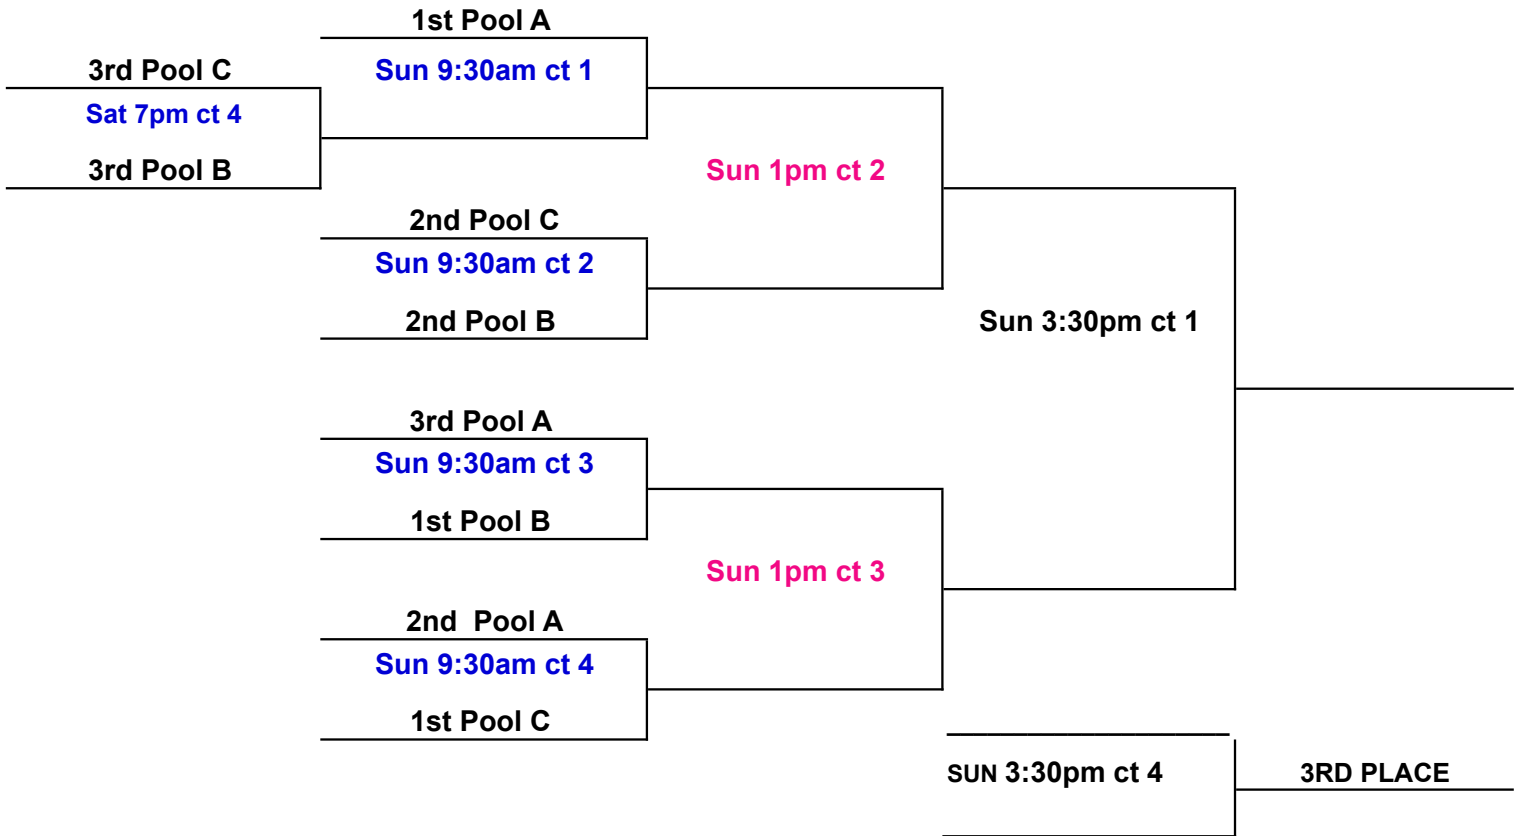

8TH GRADE BRACKET

HOME TEAM ON TOP