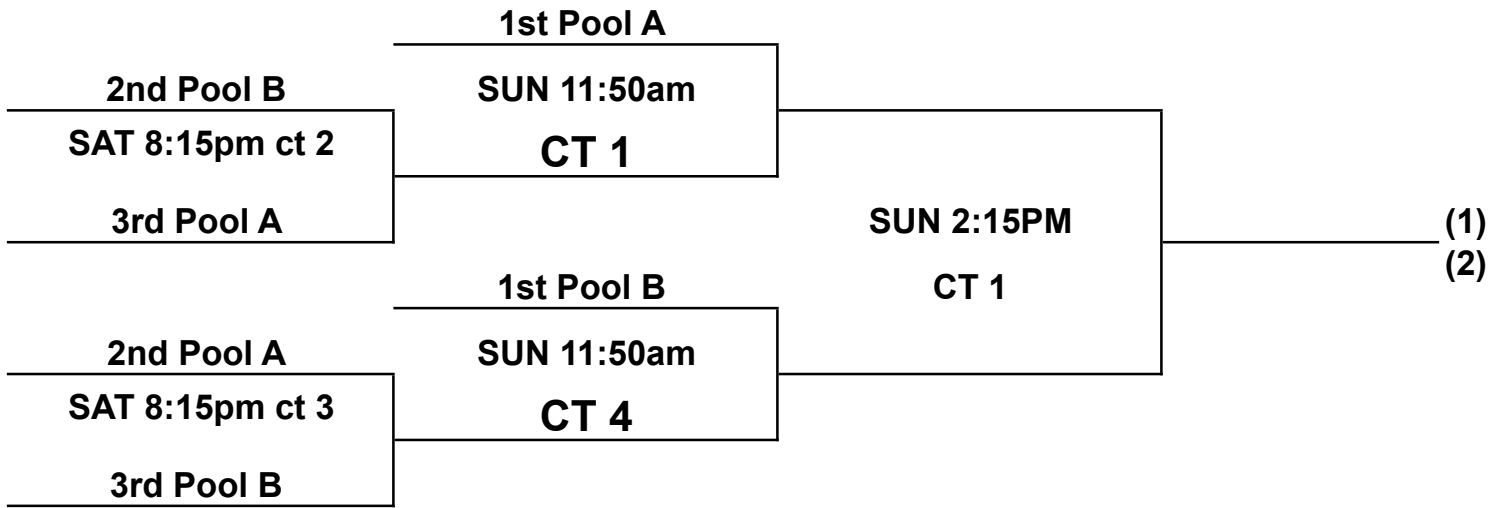

11TH GRADE

BRACKET

HOME TEAM ON TOP

LOSER'S OF SEMI'S 2:15pm ct 3