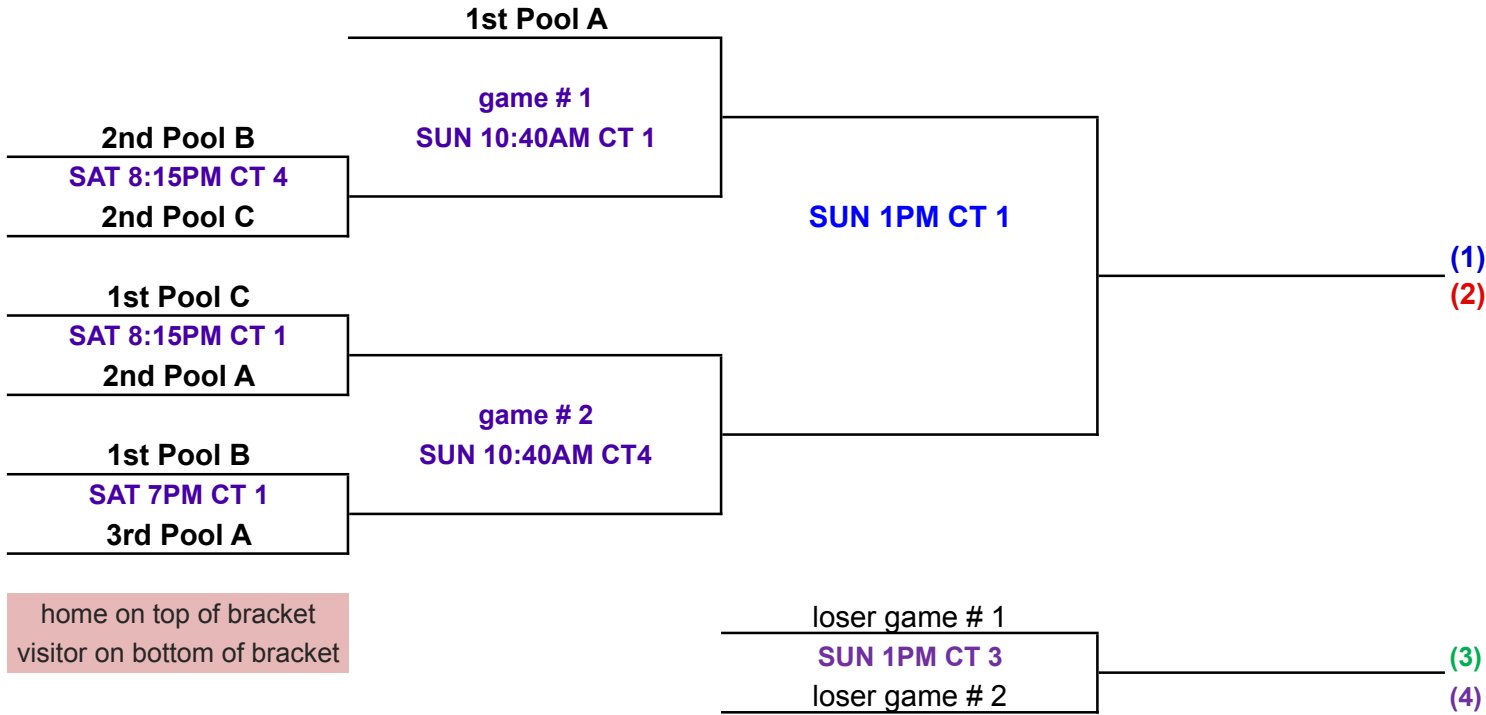

SAAU 2017 Louisiana District Championship - 10th Grade