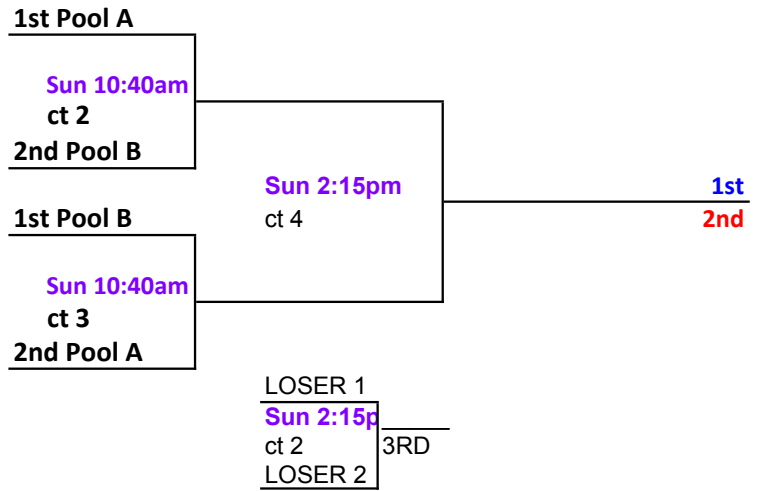

9TH GRADE DISTRICT CHAMPIONSHIP 2017

W		L		Pool A				W		L		Pool B			
		A 1	TEAM ABSOLUTE LADY BLUES							B 1	SOUTHERN KRUSHERS				
		A 2	LADY HOT SHOTS							B 2	DOMINO'S				
		A 3	LADY TIGERS							B 3	BOSSIER CITY TRAILBLAZERS				
		A 4	6TH MAN							B 4	LA ELITE				
Teams	Day	Time	Site		Results			Teams	Day	Time	Site		Results		
A 1 v A 3	FRI	5:30PM	4	A 1		A 3		B 1 v B 3	Sat	10:40am	1	B 1		B 3	
A 2 v A 4	Sat	10:40am	3	A 2		A 4		B 2 v B 4	Sat	10:40am	4	B 2		B 4	
A 2 v A 1	Sat	1pm	1	A 2		A 1		B 2 v B 1	Sat	1pm	3	B 2		B 1	
A 3 v A 4	Sat	2:15pm	4	A 3		A 4		B 3 v B 4	Sat	1pm	4	B 3		B 4	
A 1 v A 4	Sat	5:50pm	2	A 1		A 4		B 1 v B 4	Sat	5:50pm	1	B 1		B 4	
A 3 v A 2	sat	5:50pm	3	A 3		A 2		B 3 v B 2	Sat	5:50pm	4	B 3		B 2	

At the end of pool play the the TOP 2 teams in each pool will play in the semifinals:

Sites:

- 1: Site 1 Pennington # 1
- 2: Site 2 Pennington # 2
- 3: Site 3 Pennington # 3
- 4: Site 4 Pennington # 4

home on left (top)
vist. on right (bmt)